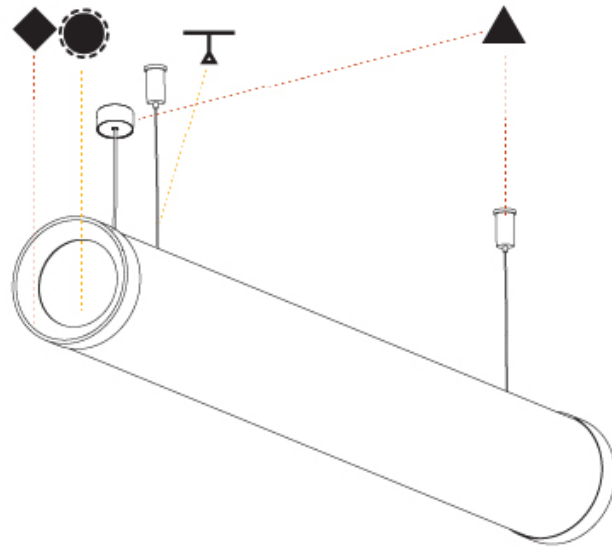

BUNGA PLUS SUSPENSION

A30704-

PROJECT	_____
TYPE	_____
SPECIFIER	_____
QUANTITY	_____
DATE	_____

A